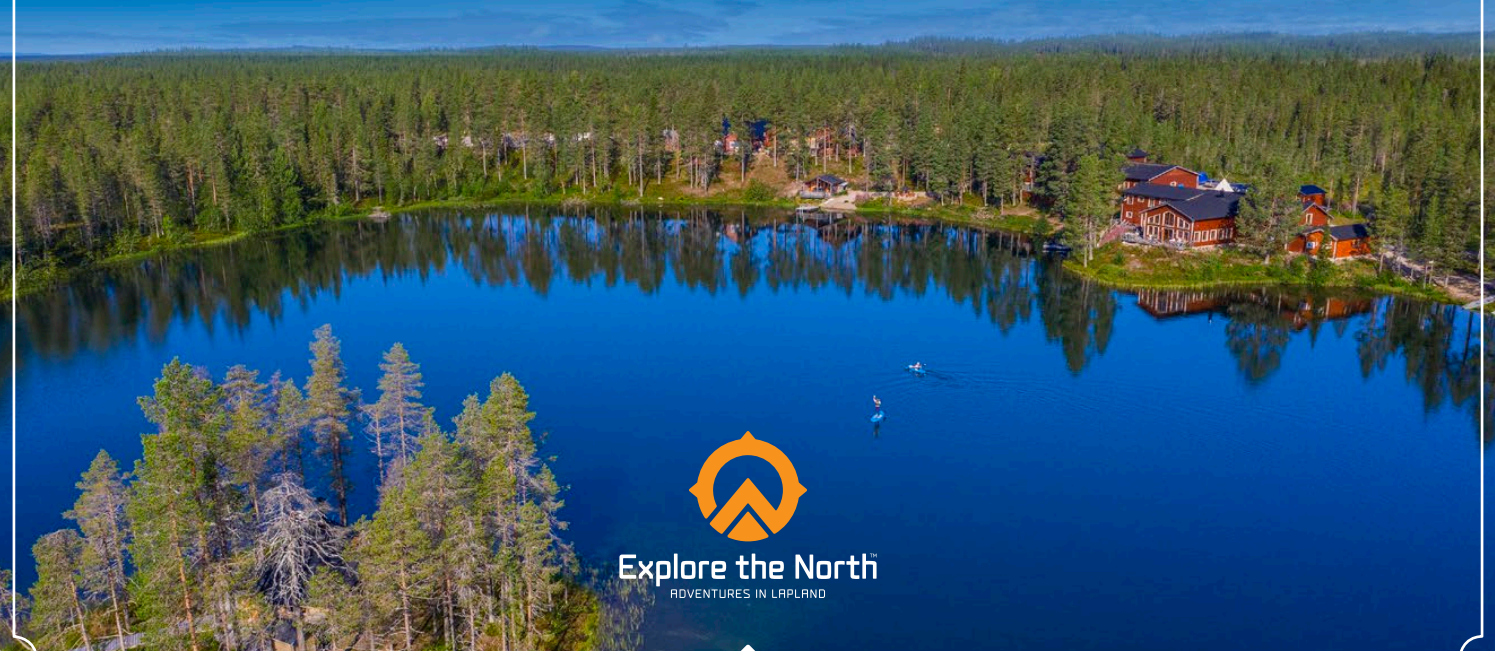

LODGE

June 9-August 31 > Open daily 11:00-22:00

RESTAURANT

June 9-August 31 > Open daily

Breakfast* 08:00-10:00

Lunch 11:30-15:00

Dinner** 17:00-21:00

The kitchen is closed between 15:00-17:00.
Refreshments, coffee, tea, sweets & Swedish fika is served all day.

* Early departures can book Breakfast bag

** Book a table - the kitchen closes at 20:30

ACCOMMODATION > ALL SUMMER

Double Room > 1-2 pers ..... 1 300 SEK

Family Room > 4 pers ..... 2 260 SEK

Cabin > 1-2 pers ..... 1 500 SEK

Arctic Living* > 4 pers ..... 2 750 SEK

Prices per night incl. breakfast. For an extra child in a Family Room, Cabin or Arctic Living, an additional 330 SEK/night is added. *Arctic Living: Min 2 nights stay

BURGERS & BEERS > FRIDAYS JUN-AUG

Every Friday during June 28-August 30 we have a special offer on burgers and beers between 17:00-21:00. Welcome!

ACTIVITIES

Guided Tours > Husky Activities, Hikes, River Tours and more! Contact us for booking.

Activity Pass > Canoes, Kayaks, SUP-boards, mountainbikes, fishing rods and Wilderness Camp - all self guided.

SEPTEMBER & OCTOBER

September > Accommodation open every day. Restaurant and activities pre-bookings only.

October > Accommodation, restaurant and activities for pre-booked groups of min. 10 pers only.

CONTACT & BOOKING

Phone > +46 (0)978-690 800

Email > pinetreelodge@explorenorth.se

Explore the North™
ADVENTURES IN LAPLAND